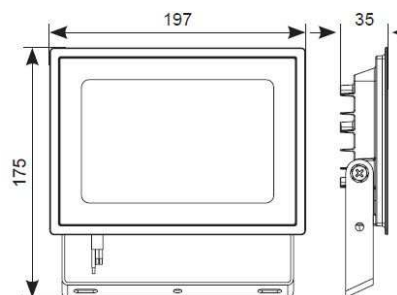

Luminaire data

Absolute Photometry
Luminaire efficacy : 78.34 lm/W
Classification : A40 ↓100.0% ↑0.0%
CIE Flux Codes : 51 86 99 100 100
UGR 4H 8H : 29.8 / 30.2
Control gear : Electronic ballast
Power : 50 W
Luminous flux : 3917 lm

Equipped with

Quantity : 1
Designation : LED single 830
Colour : 830/3000K
Socket : --
Colour reproduction : 1B/80...89

Dimensions : 196 mm x 143 mm x 31 mm

Object :
 Installation :
 Project number :
 Date :

1.1 ANSELL, FLOODLIGHTING - Eden LED FI... (AEDELED50/WW)

1.1.2 LDC

Manufacturer : ANSELL
 Order number : AEDELED50/WW
 Luminaire name : FLOODLIGHTING - Eden LED Floodlight
 Equipment : 1 x LED single 830 50 W / 3917 lm
 Dimensions : L 196 mm x W 143 mm x H 31 mm
 File name : rlx_20200114144819.Idt
 Luminaire efficacy : 78.34 lm/W (A40)
 Light distribution :
 Beam Angle : 55.8° C0
 55.7° C90
 56.3° C180
 56.7° C270