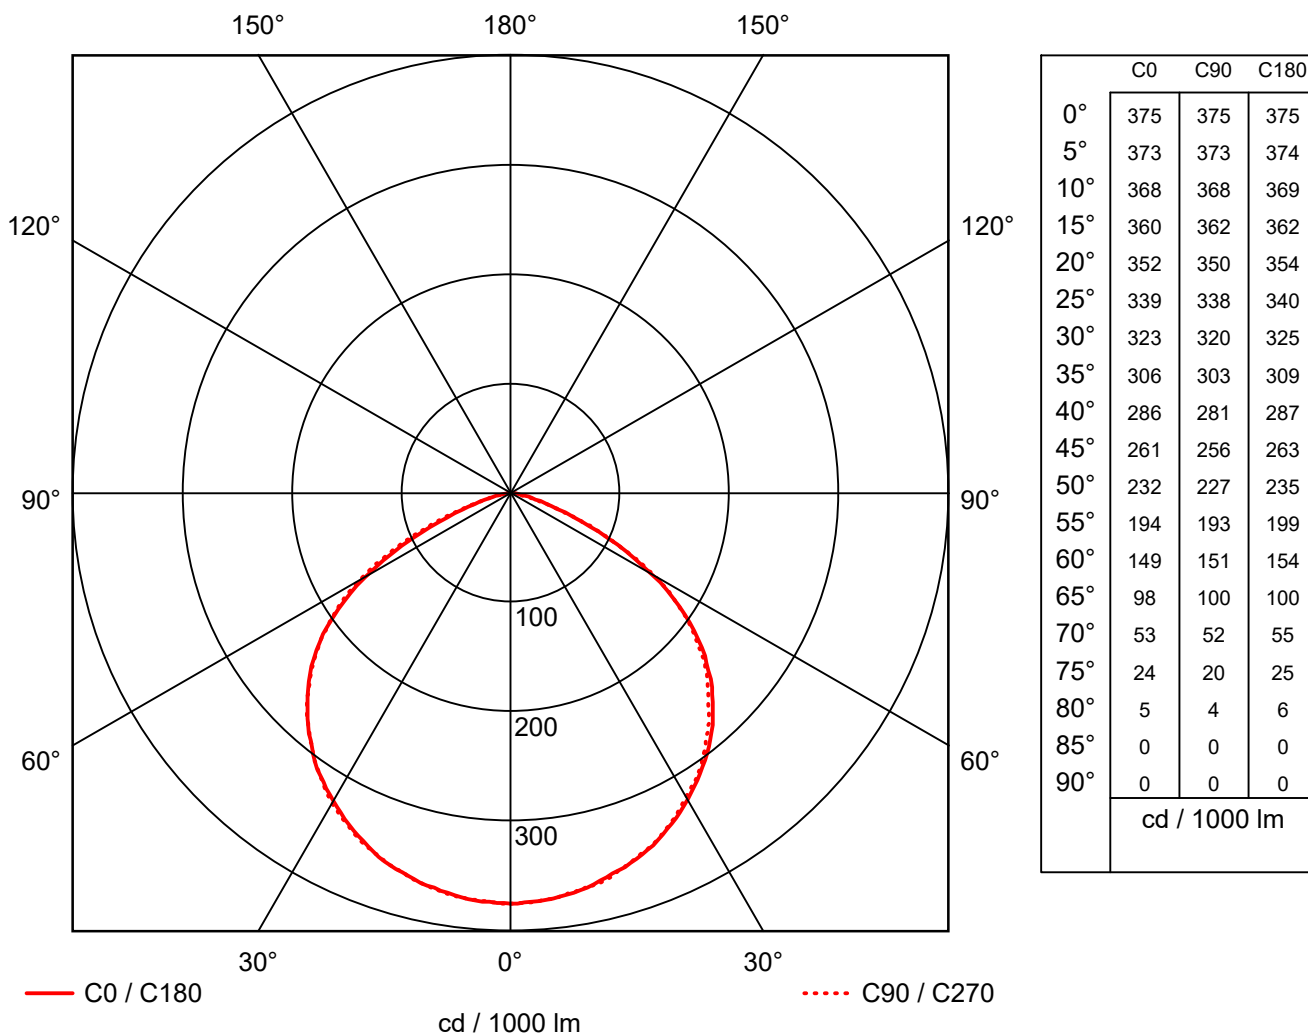

Luminaire data

Absolute Photometry
Luminaire efficacy : 78.34 lm/W
Classification : A40 ↓100.0% ↑0.0%
CIE Flux Codes : 51 86 99 100 100
UGR 4H 8H : 29.8 / 30.2
Control gear : Electronic ballast
Power : 50 W
Luminous flux : 3917 lm

Equipped with

Quantity : 1
Designation : LED single 830
Colour : 830/3000K
Socket : --
Colour reproduction : 1B/80...89

Dimensions : 196 mm x 143 mm x 31 mm

Object :
 Installation :
 Project number :
 Date :

1.1 ANSELL, FLOODLIGHTING - Eden LED FI... (AEDELED50/WW)

1.1.2 LDC

Manufacturer : ANSELL
 Order number : AEDELED50/WW
 Luminaire name : FLOODLIGHTING - Eden LED Floodlight
 Equipment : 1 x LED single 830 50 W / 3917 lm
 Dimensions : L 196 mm x W 143 mm x H 31 mm
 File name : rlx_20200114144819.Idt
 Luminaire efficacy : 78.34 lm/W (A40)
 Light distribution :
 Beam Angle : 55.8° C0
 55.7° C90
 56.3° C180
 56.7° C270